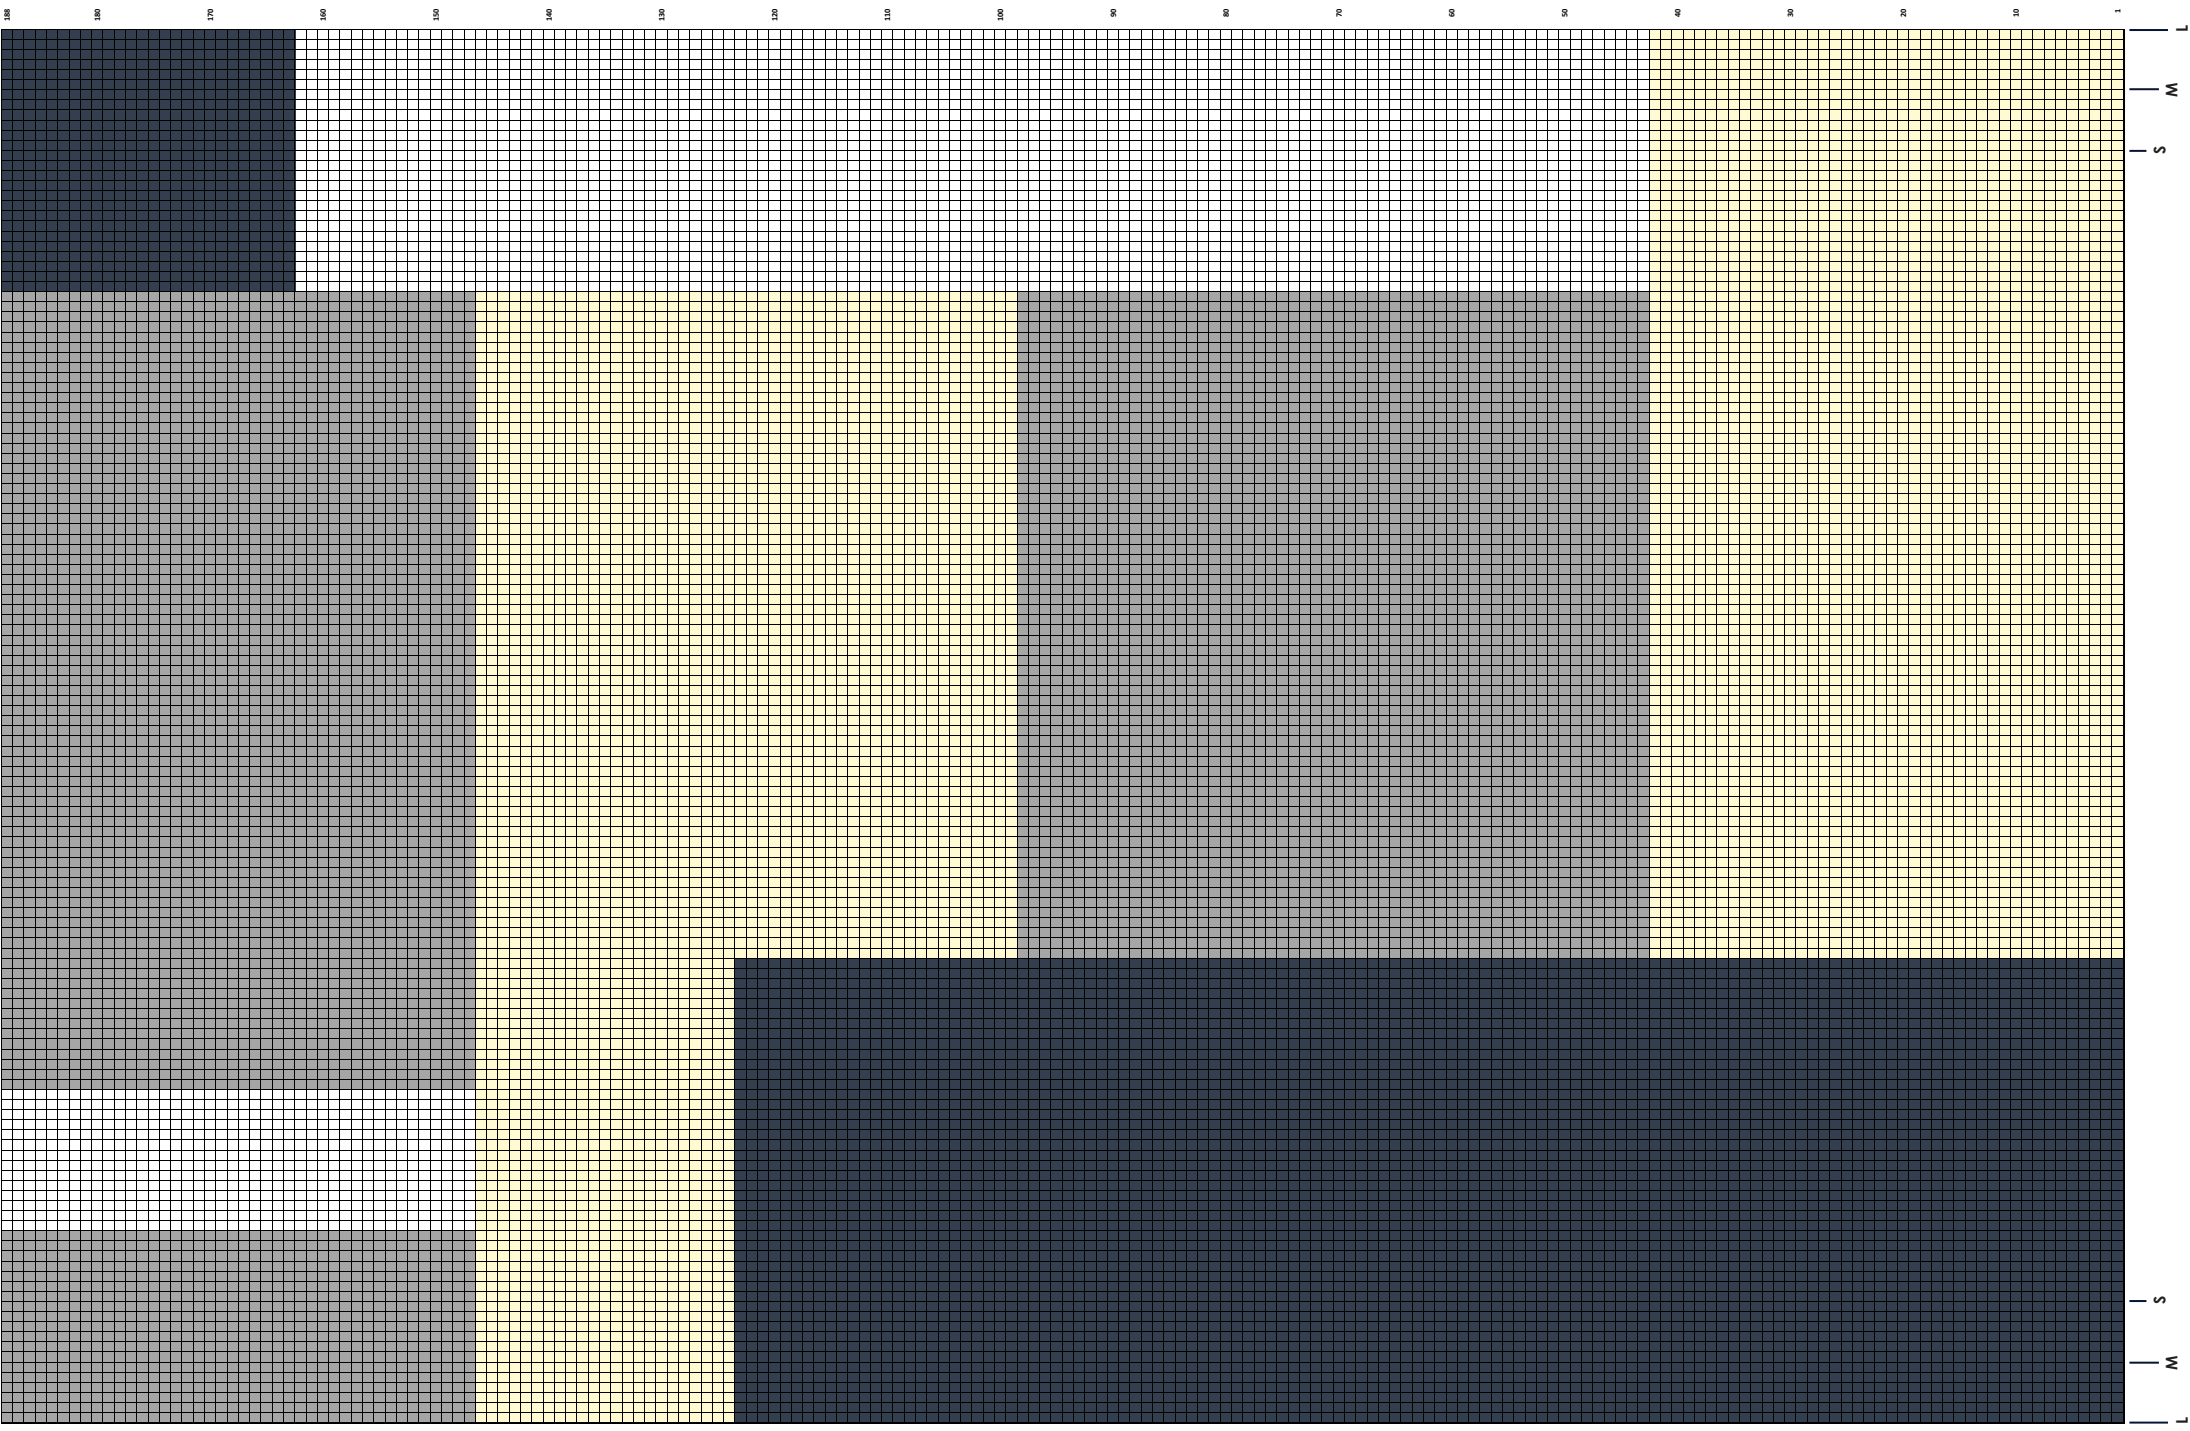

LEFT FRONT
 © COPYRIGHT 2017 QUAIL PUBLISHING LIMITED

HAZEL CHART FROM
 COLOUR BLOCK
 4 PROJECT COLLECTION

FOR ROWAN YARNS BY QUAIL STUDIO

THIS PAGE IS SET TO A4 AND CAN BE ENLARGED ON A PHOTOCOPIER OR
 A3 DIGITAL PRINTER

© COPYRIGHT 2017 QUAIL PUBLISHING LIMITED

- Key
- Trench Coat
 - Rainy Day
 - Classic Brown
 - Simply White

RIGHT FRONT
© COPYRIGHT 2017 QUAIL PUBLISHING LIMITED

- Key
- Trench Coat
 - Rainy Day
 - Classic Brown
 - Simply White

BACK

© COPYRIGHT 2017 QUAIL PUBLISHING LIMITED

- Key
- Trench Coat
 - Rainy Day
 - Classic Brown
 - Simply White

188
190
170
160
150
140
130
120
110
100
90
80
70
60
50
40
30
20
10

1
S
M
L
S
M
L

LEFT SLEEVE