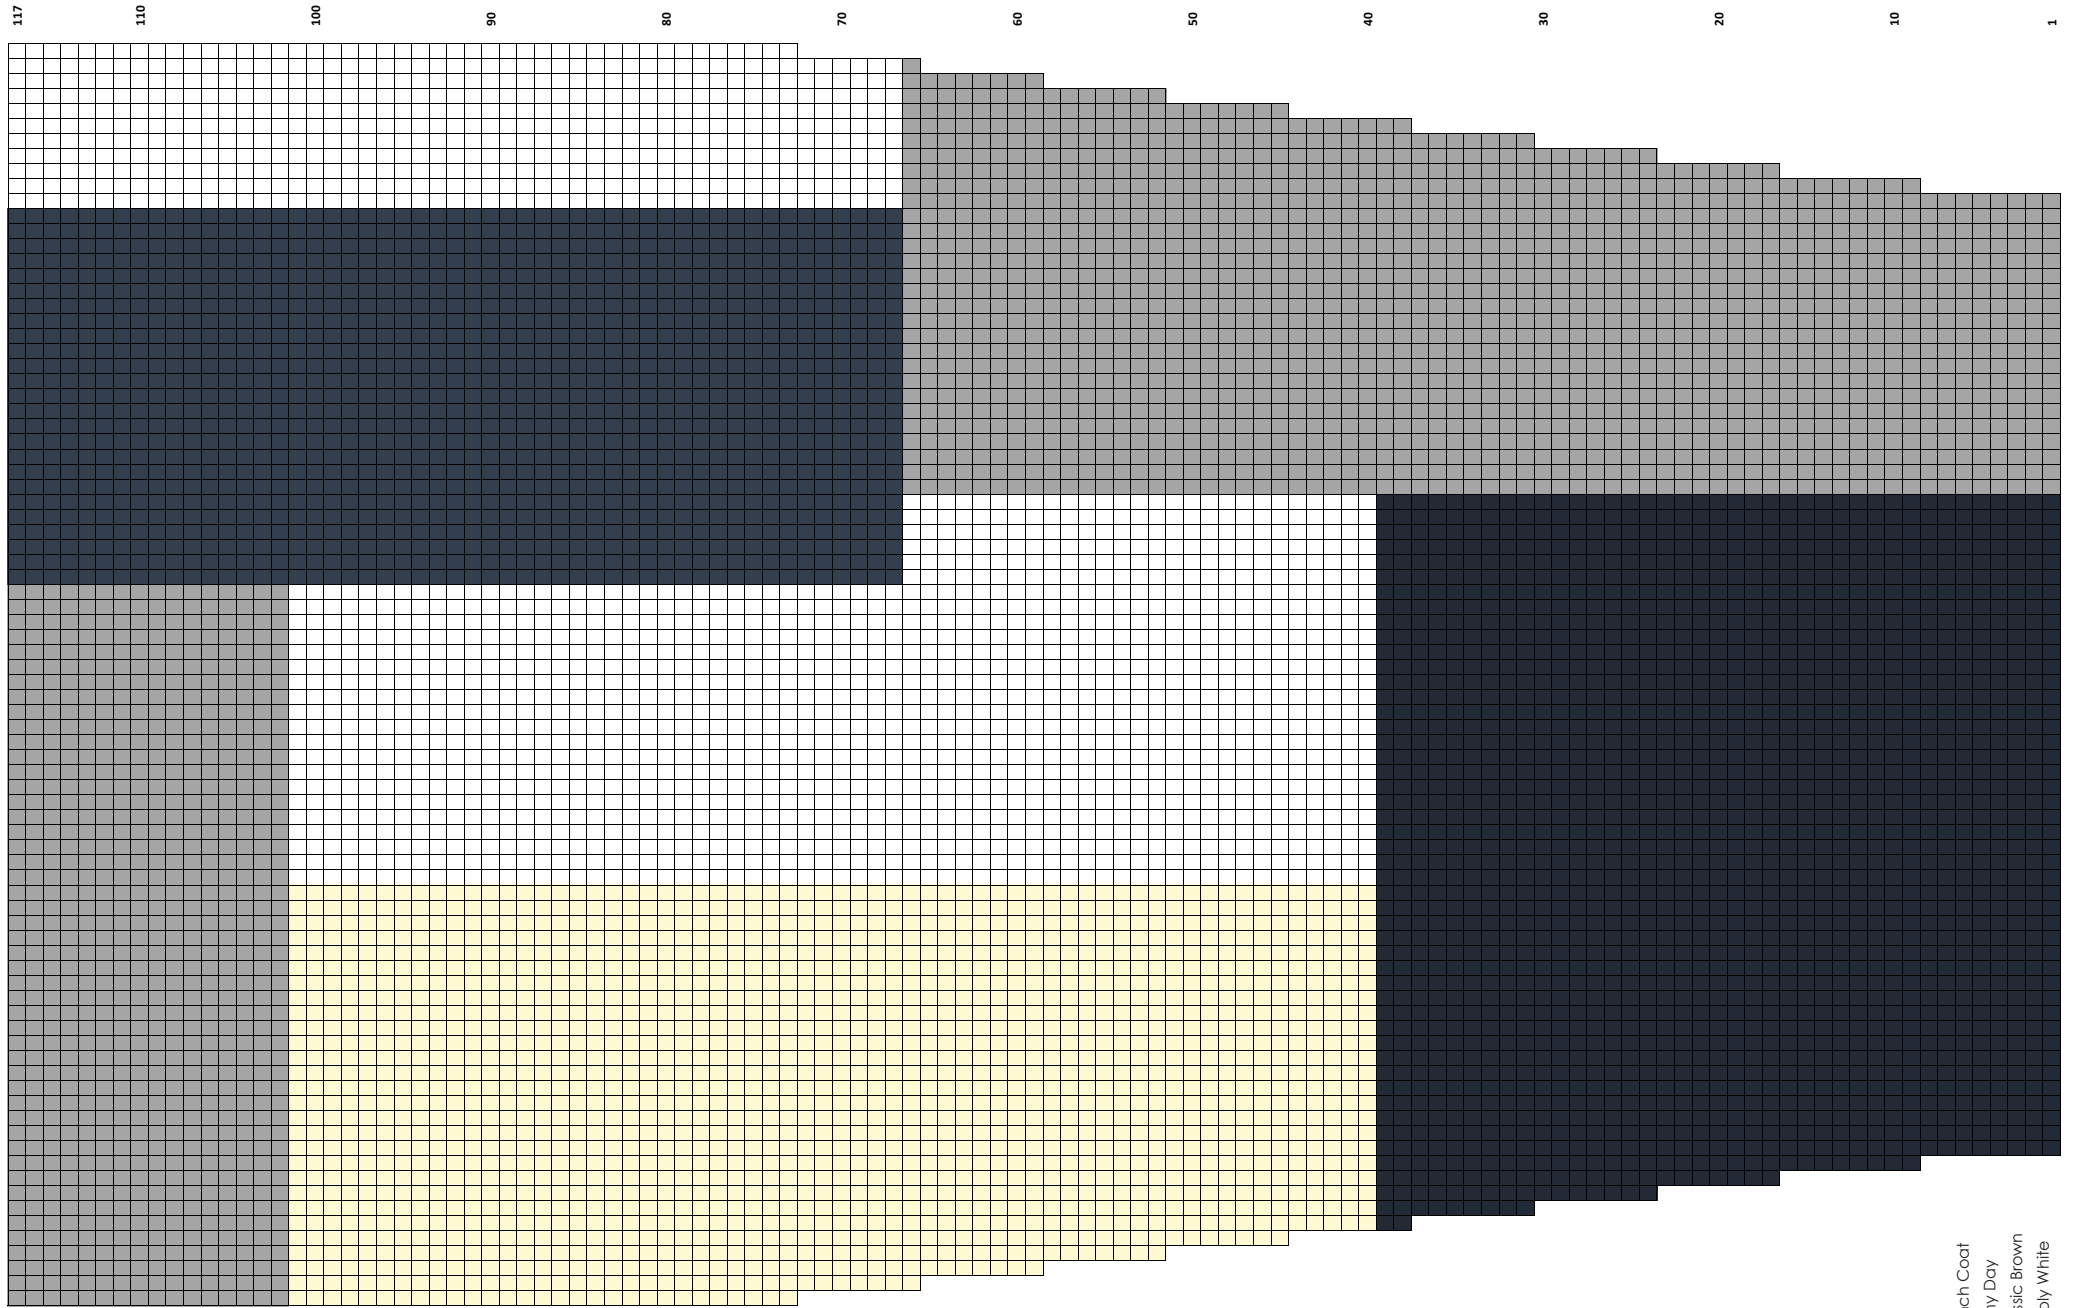

LEFT SLEEVE

© COPYRIGHT 2017 QUAIL PUBLISHING LIMITED

1. Key
2. Trench Coat
   - Rainy Day
   - Classic Brown
   - Simply White