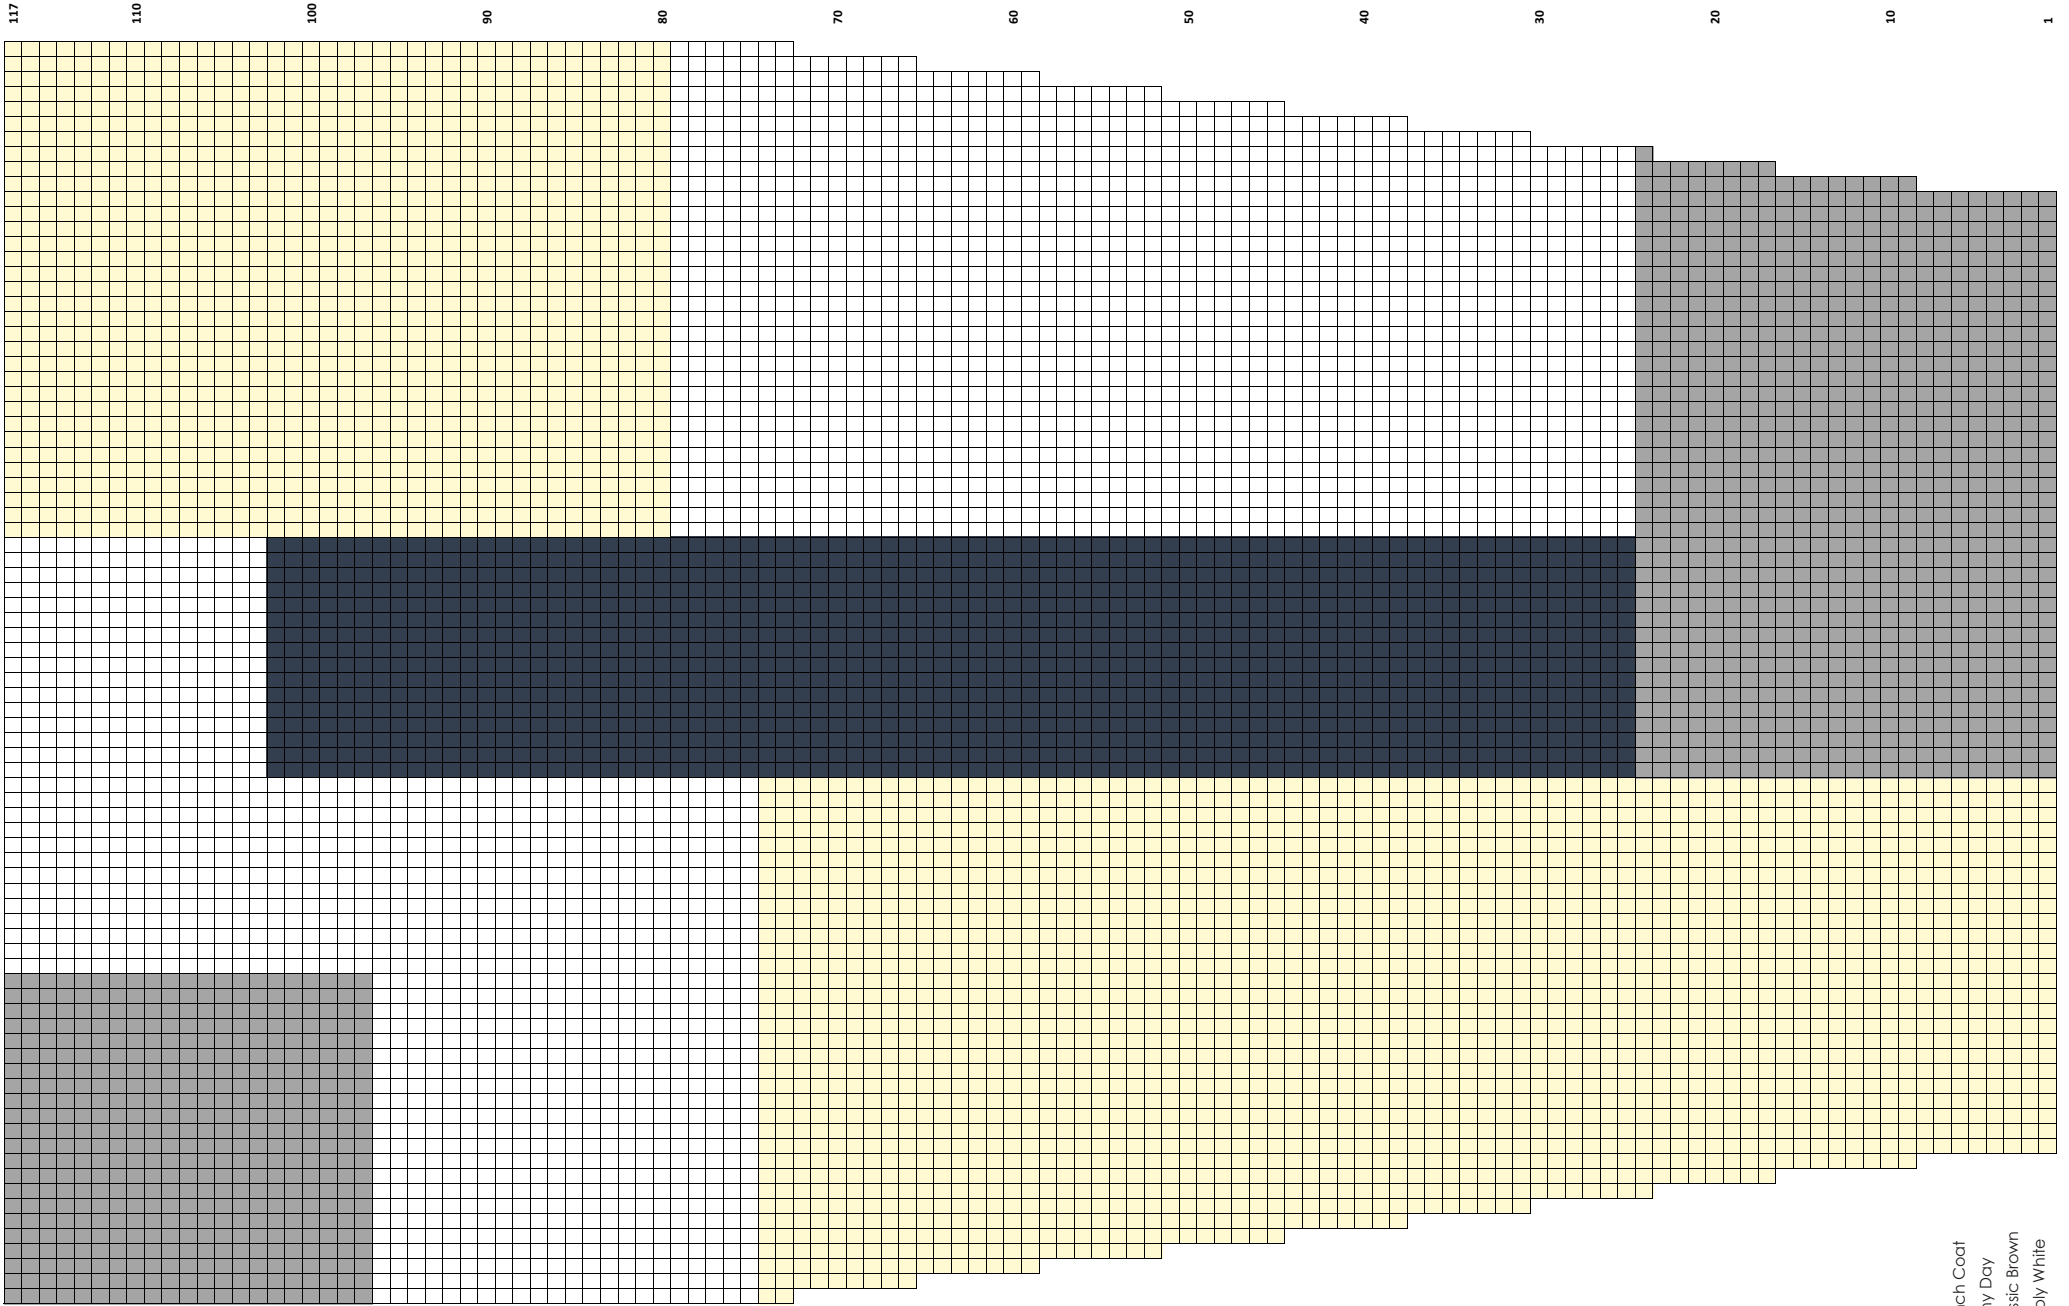

RIGHT SLEEVE

© COPYRIGHT 2017 QUAIL PUBLISHING LIMITED

Key
Trench Coat
Rainy Day
Classic Brown
Simply White