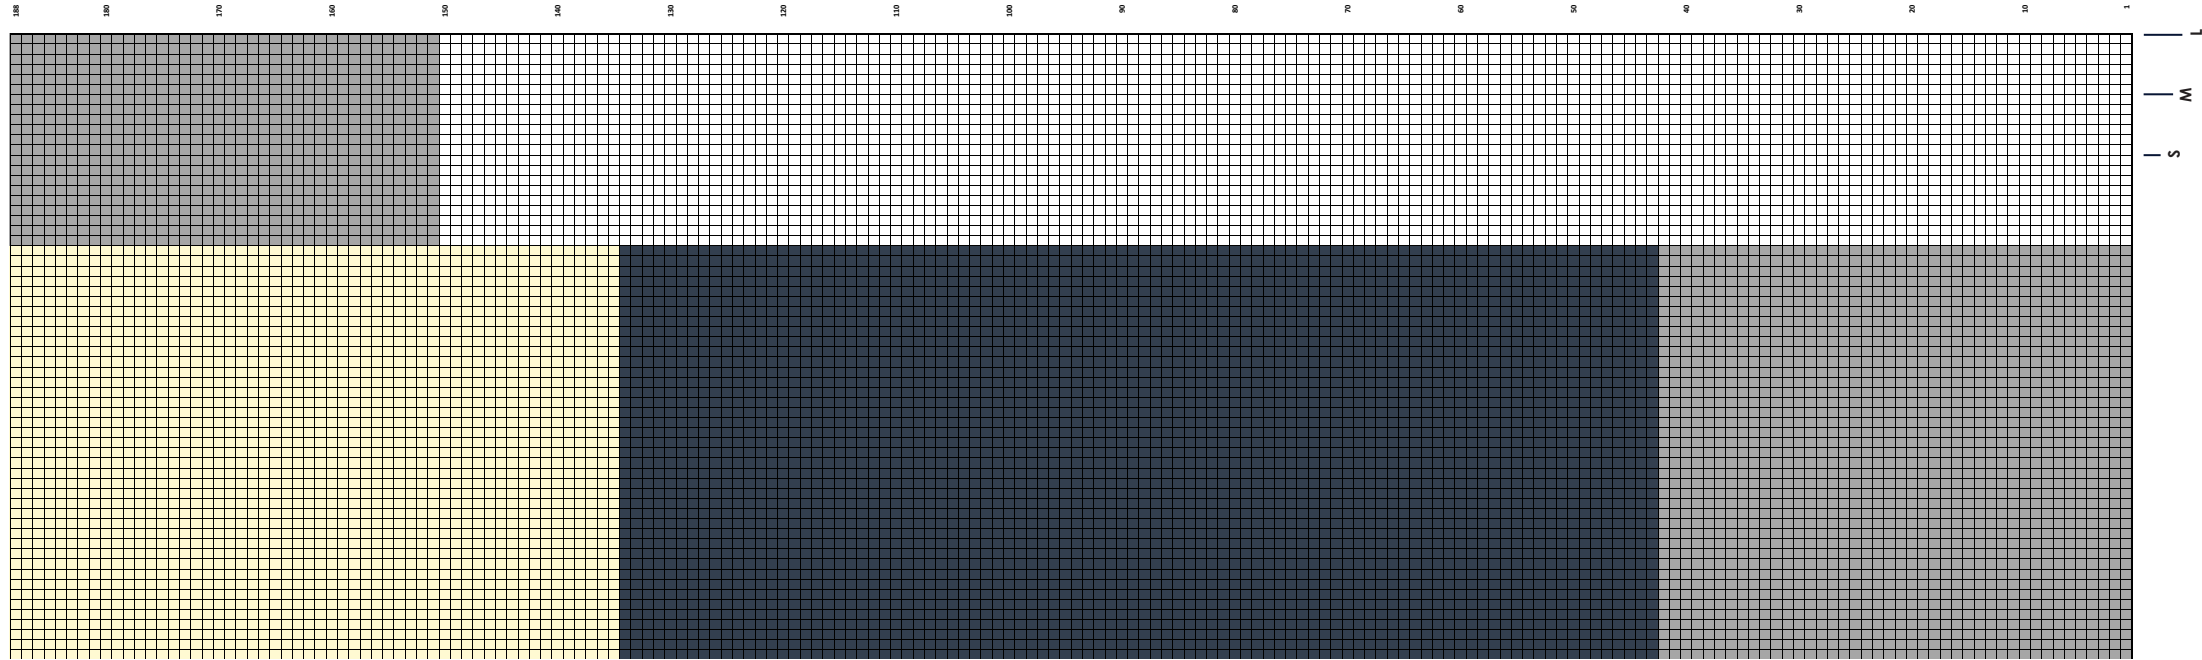

RIGHT FRONT
© COPYRIGHT 2017 QUAIL PUBLISHING LIMITED

1. Key
2. Trench Coat
   - Rainy Day
   - Classic Brown
   - Simply White