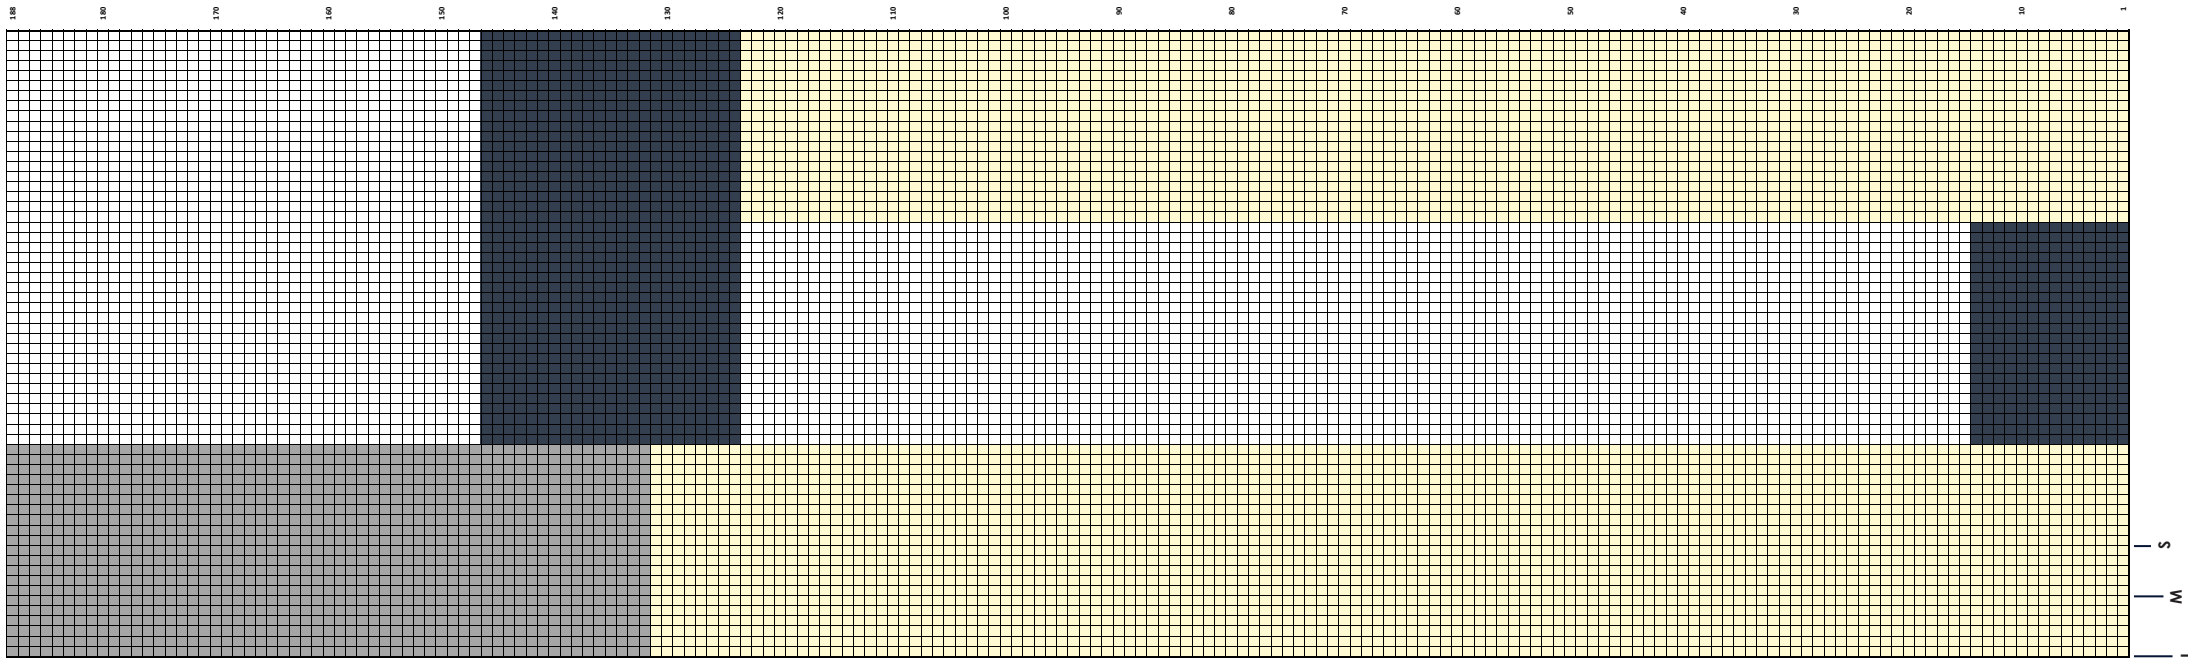

LEFT FRONT
 © COPYRIGHT 2017 QUAIL PUBLISHING LIMITED

HAZEL CHART FROM
 COLOUR BLOCK
 4 PROJECT COLLECTION

FOR ROWAN YARNS BY QUAIL STUDIO

THIS PAGE IS SET TO A4 AND CAN BE ENLARGED ON A PHOTOCOPIER OR
 A3 DIGITAL PRINTER

BACK

© COPYRIGHT 2017 QUAIL PUBLISHING LIMITED

- Key
- Trench Coat
 - Rainy Day
 - Classic Brown
 - Simply White

188
190
170
160
150
140
130
120
110
100
90
80
70
60
50
40
30
20
10

1
S
M
L
S
M
L

LEFT SLEEVE